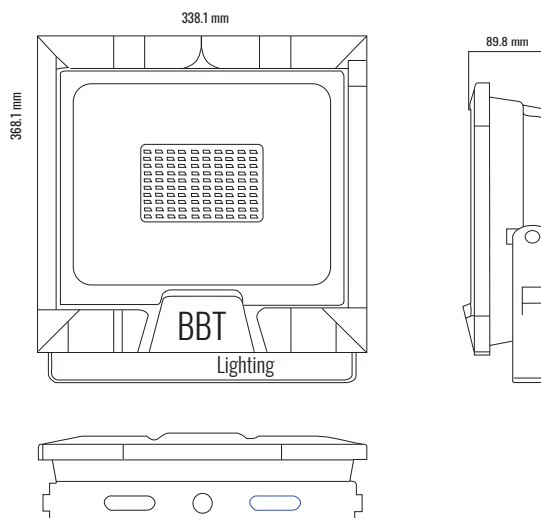

TECHNICAL DATA

**TYPE**

BIANCO floodlight with low wind resistance. Comprehensive range available in five sizes with extensive optical and light distributions from 50W up to 400W to cover all applications. Can be tilted in all directions thanks to its fixing galvanized and painted bracket.

**OPENING/BEAM**

High efficiency Ra>80 LED. 120°

**MATERIAL**

Die-cast aluminium, Transparent 4mm

tempred-Glass

Aluminum frame

Steel Galvanized and painted bracket

PRO	CRI ≥ 80	
IP65		120 L°
220-240V 50/60Hz		50000h

Model:	BIANCO
Format:	Square
Location:	Exterior
Wattage:	200W
Materials:	Aluminium
Led Color:	3000K / 4000K / 6500K
Product Dimension:	368*338*90mm
IP Code:	65
Fixation:	Surface
CRI :	80
Lumen Output:	24000LM
Frequency:	50/60 Hz
Beam Angle:	120°
Net weight:	5.16kgs

DIMENSION DRAW

**OUTDOOR**